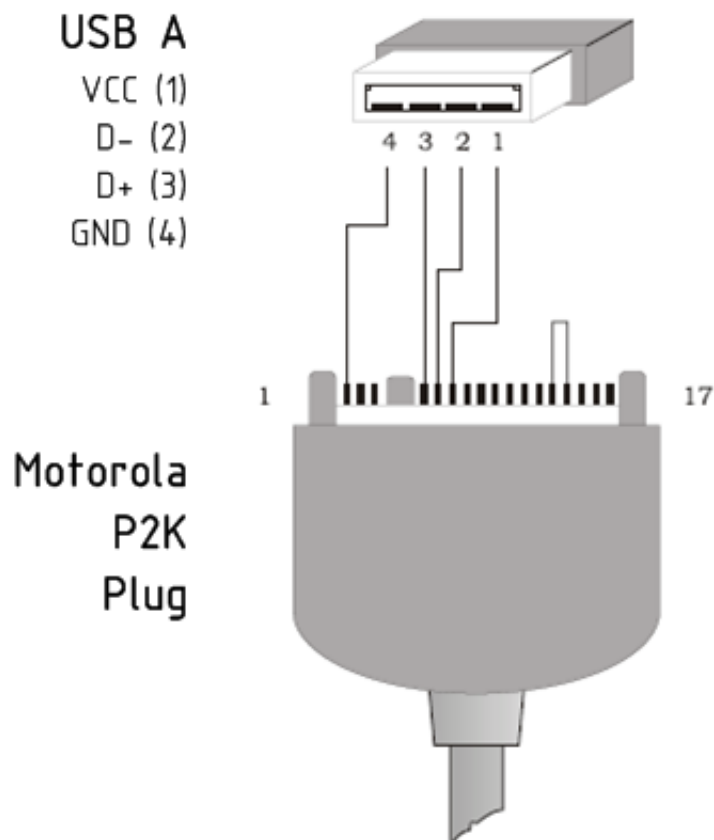

DOWNLOAD

[Reparar Imei Motorola W375 Smart Clip](#)

Repair Cable (Flashing Only) (Forced Boot Mode) Motorola P2K to USB A Cable

** Shorted pins 13 and 14 force the phone to enter boot mode.
Remove battery, connect cable, insert battery, power the phone ON.*